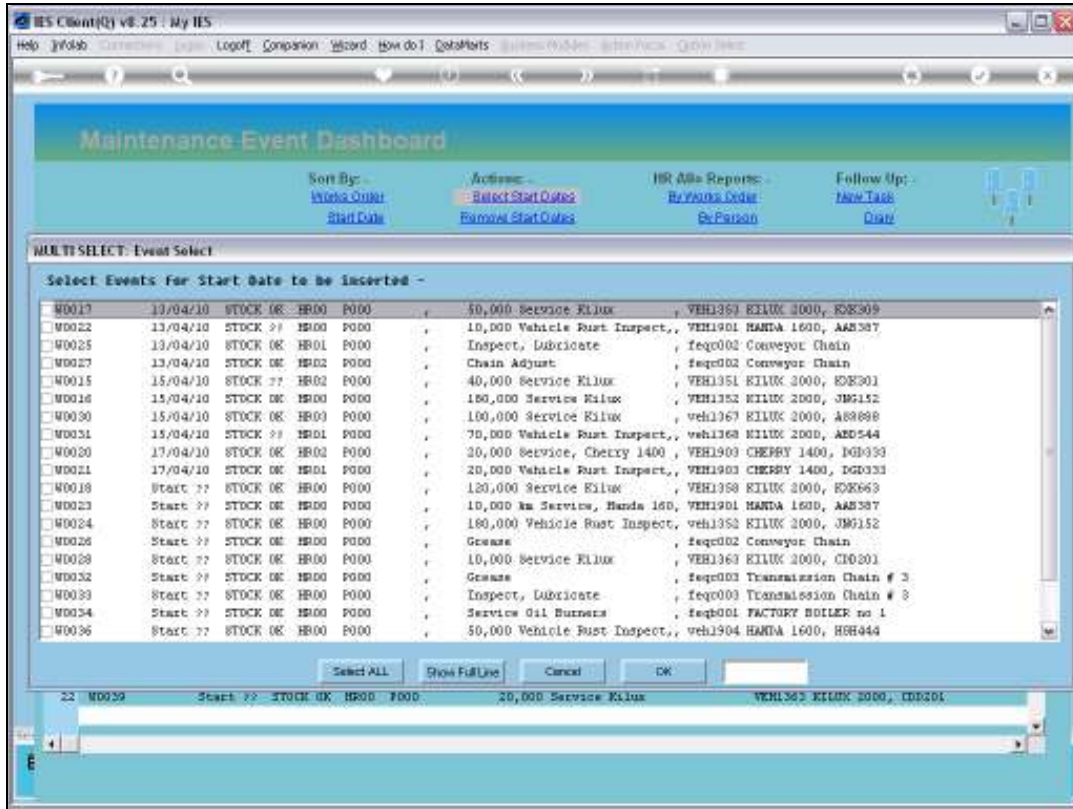

Slide 14  
Slide notes:

Slide 15  
Slide notes:

Slide 16  
Slide notes:

Slide 17  
Slide notes:

Slide 18

Slide notes:

The screenshot shows a software application window titled 'MS Outlook(1) v8.25 - My IE5'. The main content area is a 'Maintenance Event Dashboard'. A 'Date Selection' dialog box is open, showing a calendar for April 2010 with the 14th highlighted. Below the calendar, there are several links: 'Action: Select Start Dates', 'Remove Start Dates', 'Remove All', 'HR All Reports: By Parts Code', 'By Person', and 'Follow Up: New Task', 'Done'. The main dashboard displays a table of maintenance events with columns for 'Maintenance Event' and 'Job'.