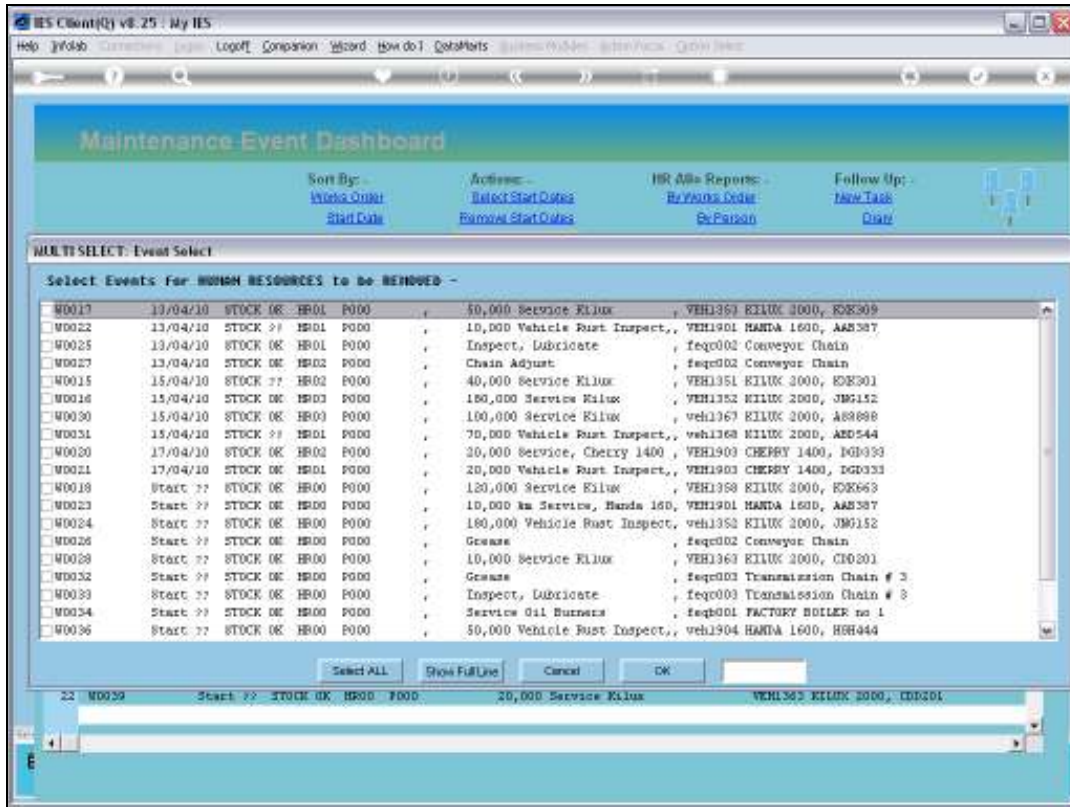

Maintenance Event Dashboard

Sort By: [Work Order](#) | [Start Date](#)
Actions: [Select Start Dates](#) | [Remove Start Dates](#) | [Remove HR](#)
HR All Reports: [By Work Order](#) | [By Person](#)
Follow Up: [New Task](#) | [Diary](#)

Active Maintenance Events: -

>>> Work Order Status Information			Maintenance Event		Job
1	W0017	15/04/10 STOCK OK NP01 F000	50,000	Service Kilux	VEH1353 KILUX 2000, J00309
2	W0022	15/04/10 STOCK ?? NP01 F000	10,000	Vehicle Rust Inspect,	VEH1901 HANDA 1600, AAB367
3	W0025	15/04/10 STOCK OK NP01 F000		Inspect, Lubricate	Eqc002 Conveyor Chain
4	W0027	15/04/10 STOCK OK NP02 F000		Chain Adjust	Eqc002 Conveyor Chain
5	W0015	15/04/10 STOCK ?? NP02 F000	40,000	Service Kilux	VEH1351 KILUX 2000, J00301
6	W0016	15/04/10 STOCK OK NP03 F000	180,000	Service Kilux	VEH1352 KILUX 2000, J00352
7	W0030	15/04/10 STOCK OK NP03 F000	100,000	Service Kilux	veh1367 KILUX 2000, A32888
8	W0031	15/04/10 STOCK ?? NP01 F000	70,000	Vehicle Rust Inspect,	veh1368 KILUX 2000, A8D544
9	W0020	17/04/10 STOCK OK NP02 F000	20,000	Service, Cherry 1400	VEH1903 CHERRY 1400, D60333
10	W0021	17/04/10 STOCK OK NP01 F000	20,000	Vehicle Rust Inspect,	VEH1903 CHERRY 1400, D60333
11	W0018	Start ?? STOCK OK NP00 F000	120,000	Service Kilux	VEH1358 KILUX 2000, J00363
12	W0023	Start ?? STOCK OK NP00 F000	10,000	km Service, Handa 160	VEH1901 HANDA 1600, AAB367
13	W0024	Start ?? STOCK OK NP00 F000	180,000	Vehicle Rust Inspect	veh1352 KILUX 2000, J00352
14	W0026	Start ?? STOCK OK NP00 F000		Grease	Eqc002 Conveyor Chain
15	W0028	Start ?? STOCK OK NP00 F000	10,000	Service Kilux	VEH1363 KILUX 2000, CDD201
16	W0032	Start ?? STOCK OK NP00 F000		Grease	Eqc003 Transmission Chain # 3
17	W0033	Start ?? STOCK OK NP00 F000		Inspect, Lubricate	Eqc003 Transmission Chain # 3
18	W0034	Start ?? STOCK OK NP00 F000		Service Oil Burners	Eqc001 FACTORY BOILER no 1
19	W0036	Start ?? STOCK OK NP00 F000	50,000	Vehicle Rust Inspect,	veh1904 HANDA 1600, H2H444
20	W0037	Start ?? STOCK OK NP00 F001		Renewal of Boiler Tubes	Eqc001 FACTORY BOILER no 1
21	W0038	Start ?? STOCK OK NP00 F000		Welding Repairs	Eqc001 FACTORY BOILER no 1
22	W0039	Start ?? STOCK OK NP00 F000	20,000	Service Kilux	VEH1363 KILUX 2000, CDD201

Slide 3
Slide notes:

Slide 4

Slide notes: We can select all Events for HR Assignment removal, or only some.