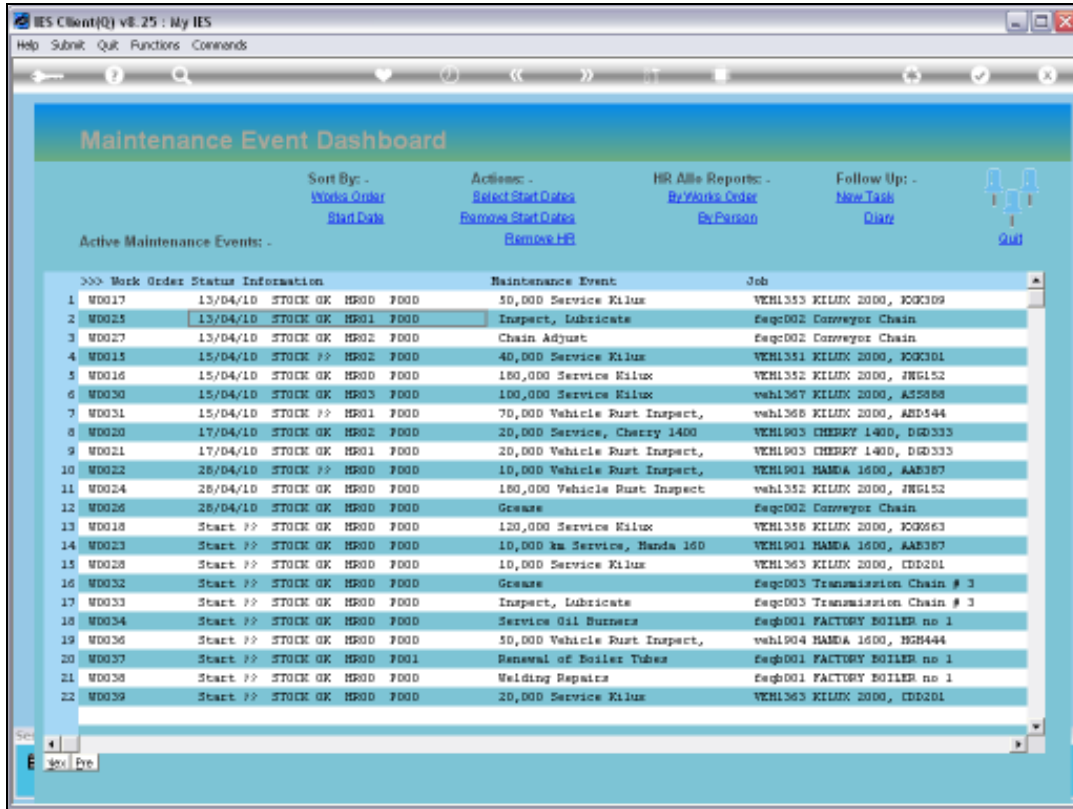

Slide 20

Slide notes: The Start Date changes immediately on the selected Events, and because the current display is by Date, they drop into order automatically.