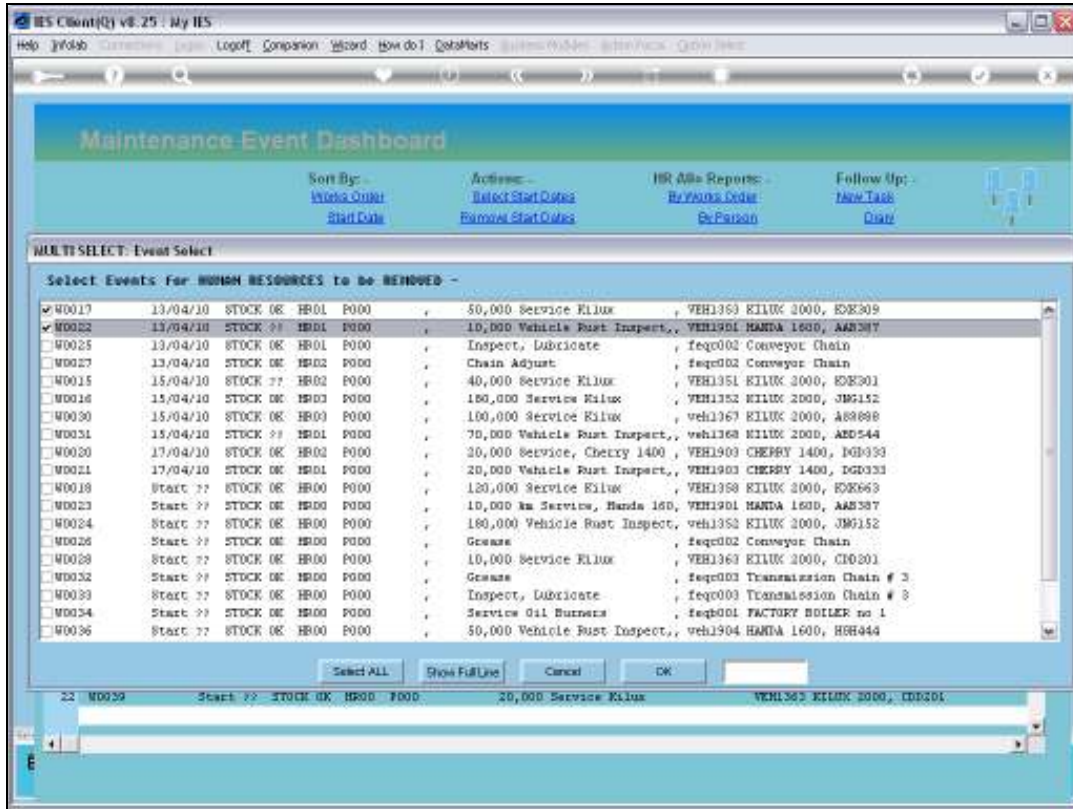

Slide 6
Slide notes: