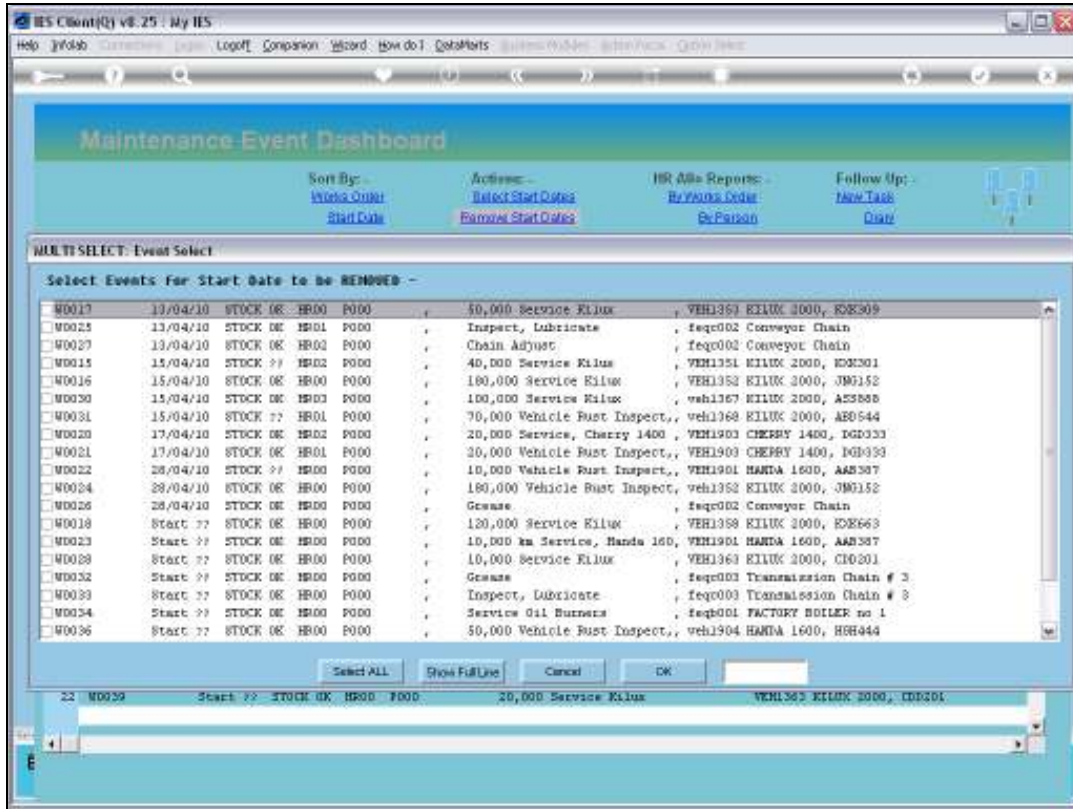

Slide 14  
Slide notes:

Slide 15  
Slide notes:

Slide 16  
Slide notes:

Slide 17  
Slide notes:

Slide 18

Slide notes:

The screenshot shows a software application window titled 'MS Outlook(1) v8.25 - My IE5'. The main content area is a 'Maintenance Event Dashboard'. A 'Date Selection' dialog box is open, showing a calendar for April 2010 with the 14th highlighted. Below the calendar, there are several links: 'Action: Select Start Dates', 'Remove Start Dates', 'Remove All', 'HR All Reports: By Parts Code', 'By Person', and 'Follow Up: New Task', 'Done'. The main dashboard displays a table of maintenance events with columns for 'Maintenance Event' and 'Job'.

Slide 19  
Slide notes:

Slide 20

Slide notes: The Start Date changes immediately on the selected Events, and because the current display is by Date, they drop into order automatically.

Slide 21

Slide notes: We can also remove current Start Dates from any number of Selected Events.