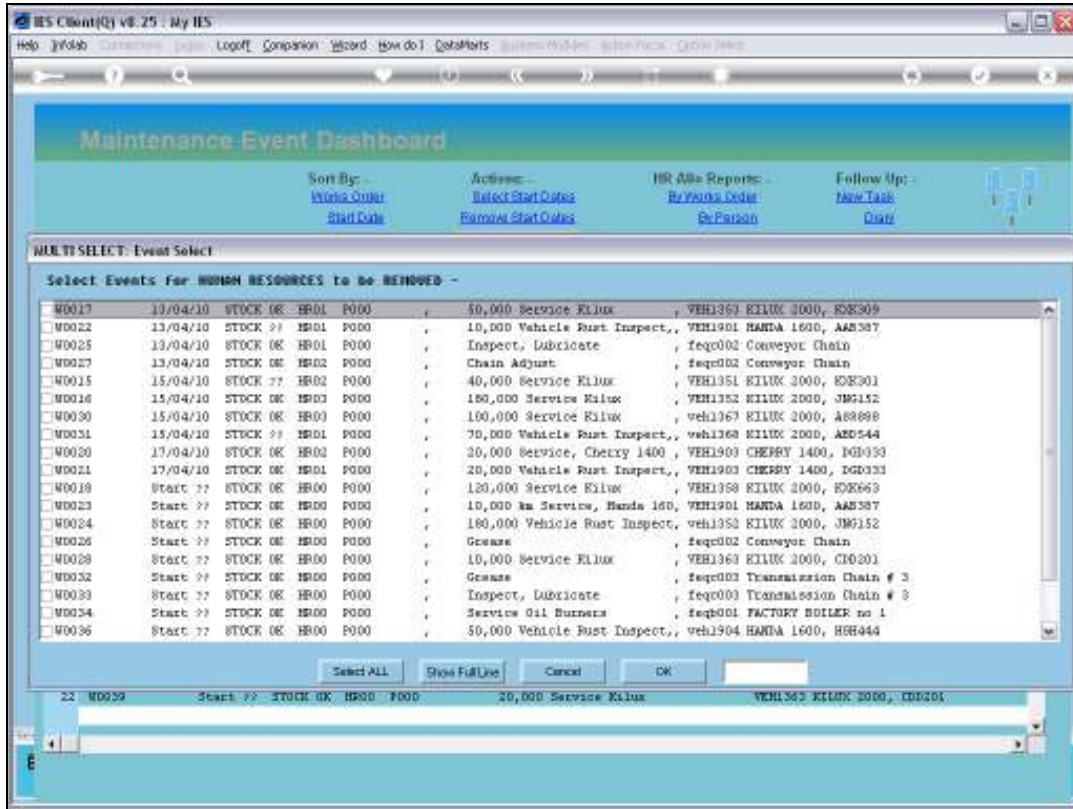

Slide 5
Slide notes: