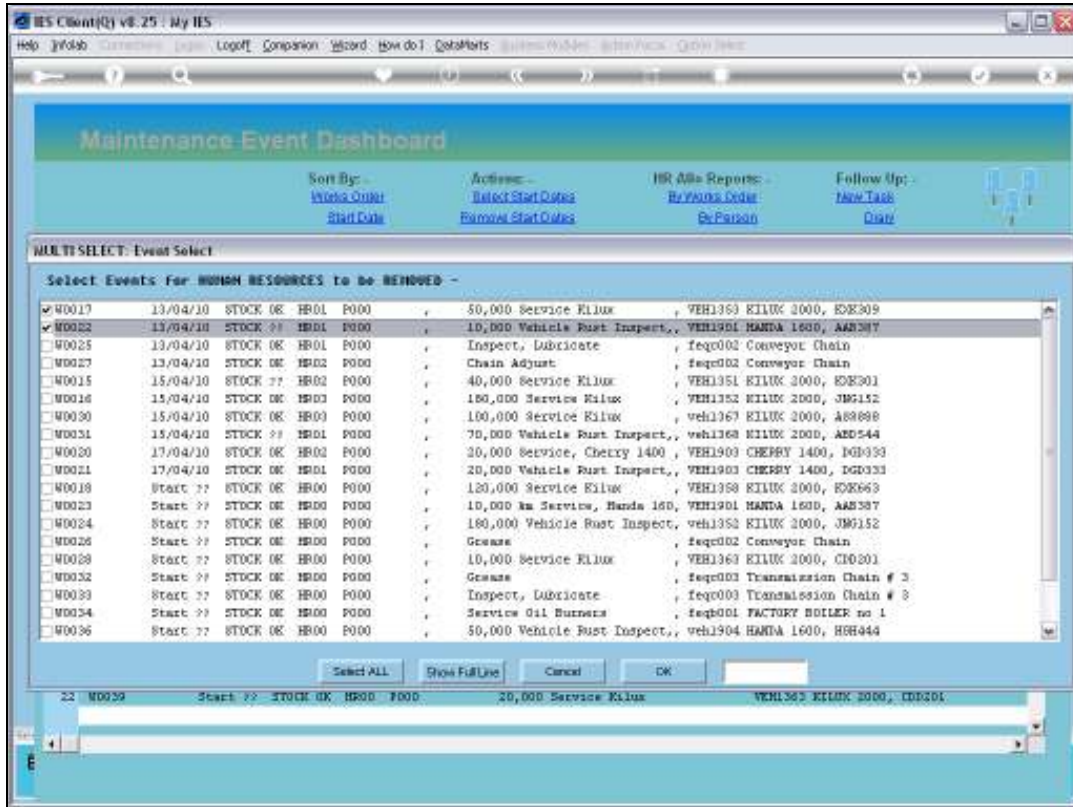

Slide 3  
Slide notes:

Slide 4

Slide notes: We can select all Events for HR Assignment removal, or only some.

Slide 5  
Slide notes:

Slide 6  
Slide notes:

Slide 7  
Slide notes:

Slide 8  
Slide notes:

Slide 9

Slide notes: Notice that the selected Events no longer have any HR Assignment indicated.

IES Client[Q] v8.25 : My IES

Help Submit Quit Functions Commands