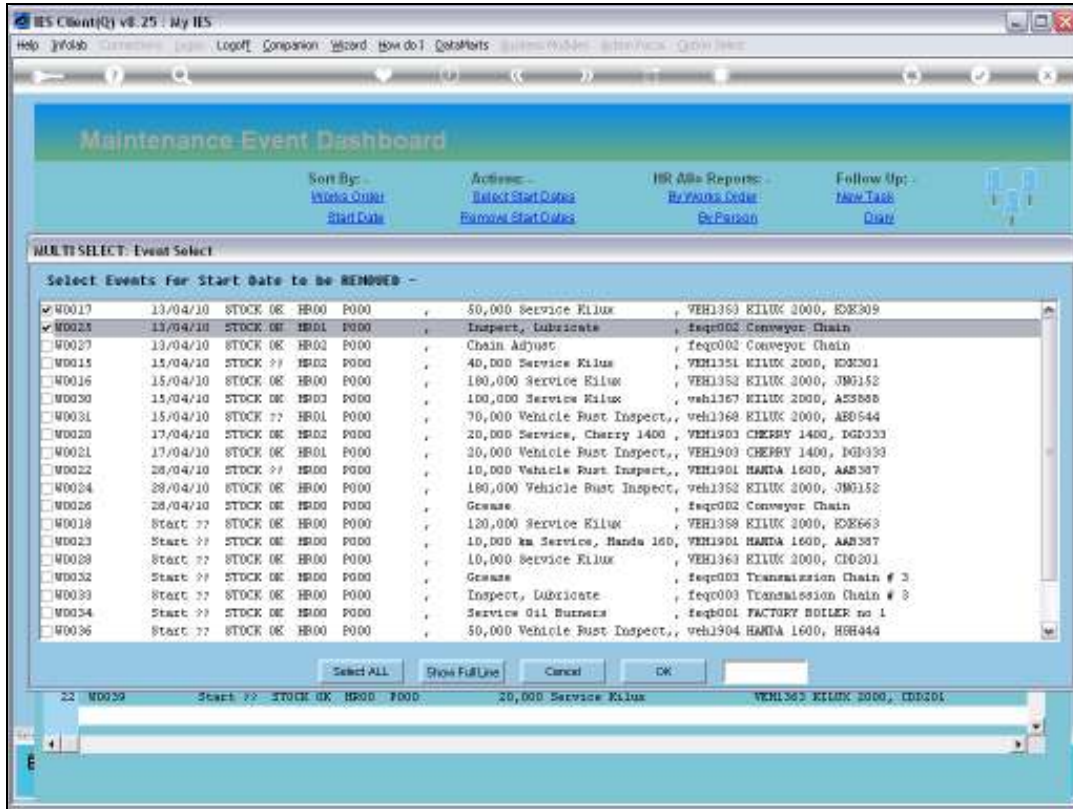

Slide 24
Slide notes: