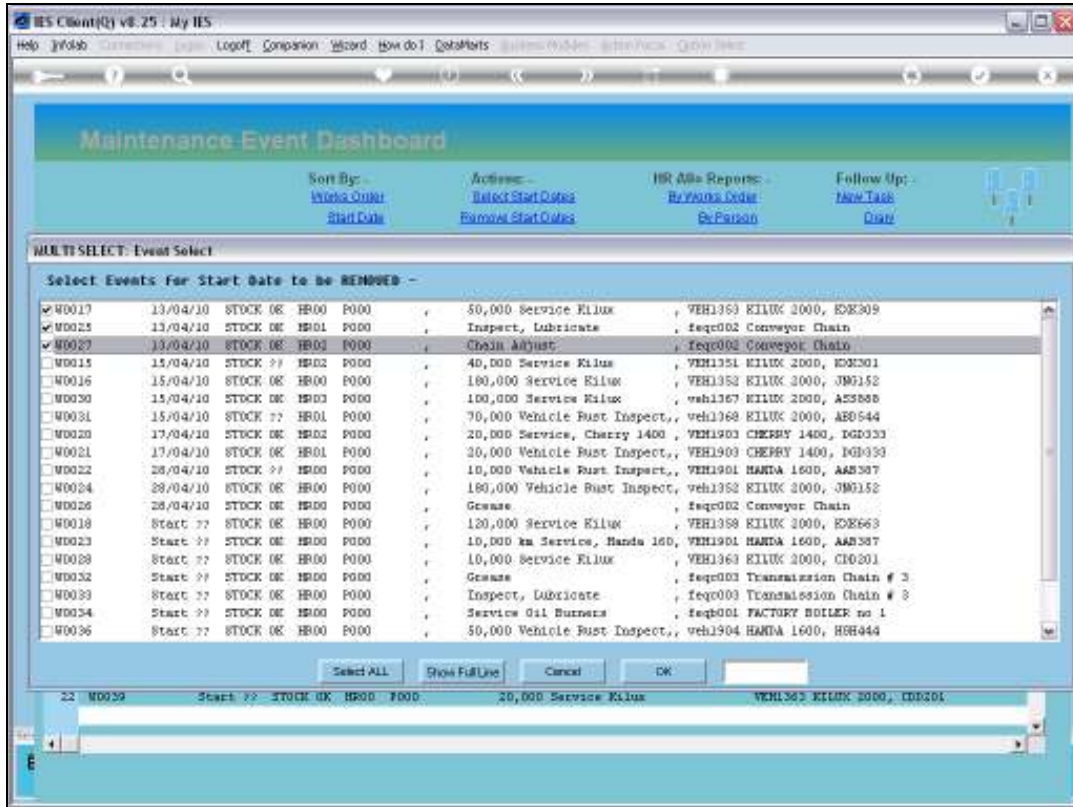

Slide 14  
Slide notes:

Slide 15  
Slide notes:

Slide 16  
Slide notes:

Slide 17  
Slide notes:

Slide 18

Slide notes:

The screenshot shows a software application window titled 'MS Outlook(1) v8.25 - My IE5'. The main content area is a 'Maintenance Event Dashboard'. A 'Date Selection' dialog box is open, showing a calendar for April 2010 with the 14th highlighted. Below the calendar, there are several links: 'Action: Select Start Dates', 'Remove Start Dates', 'Remove All', 'HR All Reports: By Parts Code', 'By Person', and 'Follow Up: New Task', 'Done'. The main dashboard displays a table of maintenance events with columns for 'Maintenance Event' and 'Job'.

Slide 19  
Slide notes:

Slide 20

Slide notes: The Start Date changes immediately on the selected Events, and because the current display is by Date, they drop into order automatically.

Slide 21

Slide notes: We can also remove current Start Dates from any number of Selected Events.

Slide 22  
Slide notes:

Slide 23  
Slide notes:

Slide 24  
Slide notes:

Slide 25  
Slide notes:

Slide 26  
Slide notes:

**Maintenance Event Dashboard**

Sort By: [Work Order](#) | [Start Date](#) | [Remove Start Dates](#) | [Remove HR](#)