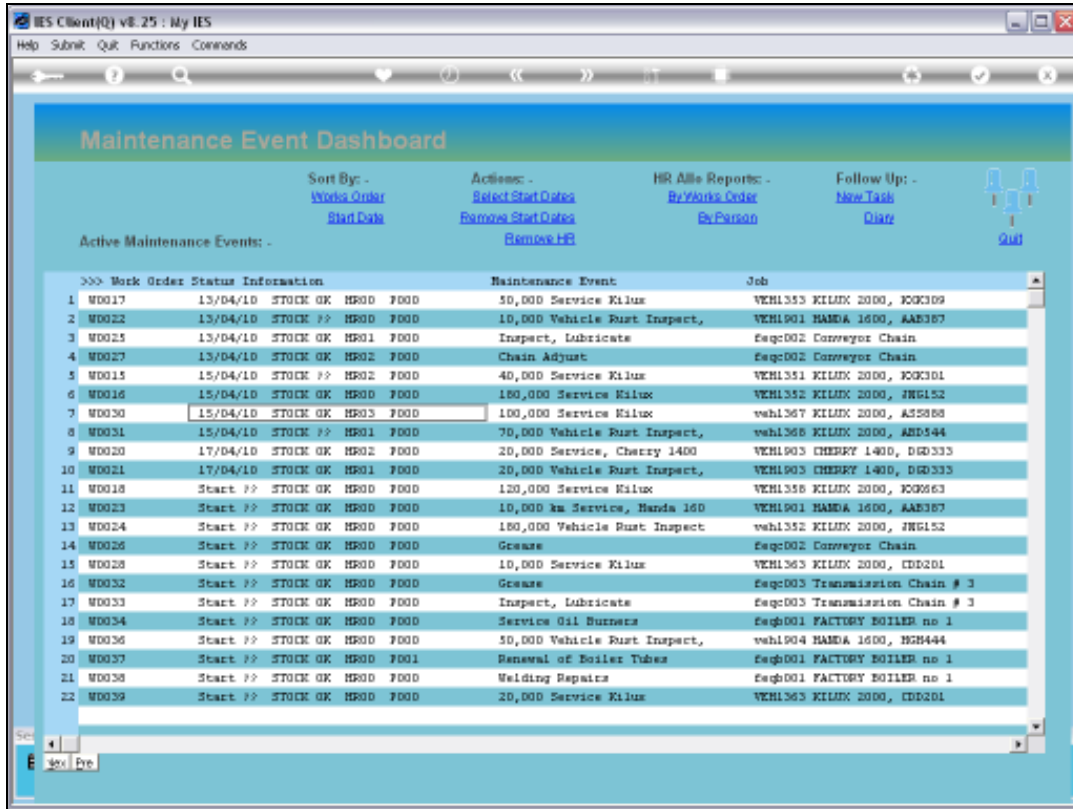

Slide 9

Slide notes: Notice that the selected Events no longer have any HR Assignment indicated.

IES Client[Q] v8.25 : My IES

Help Submit Quit Functions Commands

Maintenance Event Dashboard

Sort By: - [Work Order](#)   Actions: - [Select Start Dates](#)   HR All Reports: - [By Work Order](#)   Follow Up: - [New Task](#)
[Start Date](#)   [Remove Start Dates](#)   [By Person](#)   [Date](#)

Active Maintenance Events: - [Remove HR](#)

Quit

>>> Work Order	Status	Information	Maintenance Event	Job
1	W0017	13/04/10 STOCK OK HP00 F000	50,000 Service Kilux	VEH1353 KILUX 2000, K0K309
2	W0022	13/04/10 STOCK ?? HP00 F000	10,000 Vehicle Rust Inspect,	VEH1901 HANDA 1600, AAE387
3	W0025	13/04/10 STOCK OK HP01 F000	Inspect, Lubricate	Eqc002 Conveyor Chain
4	W0027	13/04/10 STOCK OK HP02 F000	Chain Adjust	Eqc002 Conveyor Chain
5	W0015	15/04/10 STOCK ?? HP02 F000	40,000 Service Kilux	VEH1351 KILUX 2000, K0K301
6	W0016	15/04/10 STOCK OK HP00 F000	180,000 Service Kilux	VEH1352 KILUX 2000, JWG152
7	W0030	15/04/10 STOCK OK HP03 F000	100,000 Service Kilux	veh1367 KILUX 2000, A35888
8	W0031	15/04/10 STOCK ?? HP01 F000	70,000 Vehicle Rust Inspect,	veh1368 KILUX 2000, A8D544
9	W0020	17/04/10 STOCK OK HP02 F000	20,000 Service, Cherry 1400	VEH1903 CHERRY 1400, DGD333
10	W0021	17/04/10 STOCK OK HP01 F000	20,000 Vehicle Rust Inspect,	VEH1903 CHERRY 1400, DGD333
11	W0018	Start ?? STOCK OK HP00 F000	120,000 Service Kilux	VEH1358 KILUX 2000, K0K663
12	W0023	Start ?? STOCK OK HP00 F000	10,000 km Service, Handa 160	VEH1901 HANDA 1600, AAE387
13	W0024	Start ?? STOCK OK HP00 F000	180,000 Vehicle Rust Inspect	veh1352 KILUX 2000, JWG152
14	W0026	Start ?? STOCK OK HP00 F000	Gearse	Eqc002 Conveyor Chain
15	W0028	Start ?? STOCK OK HP00 F000	10,000 Service Kilux	VEH1363 KILUX 2000, CDD201
16	W0032	Start ?? STOCK OK HP00 F000	Gearse	Eqc003 Transmission Chain # 3
17	W0033	Start ?? STOCK OK HP00 F000	Inspect, Lubricate	Eqc003 Transmission Chain # 3
18	W0034	Start ?? STOCK OK HP00 F000	Service Oil Burners	Eqc001 FACTORY BOILER no 1
19	W0036	Start ?? STOCK OK HP00 F000	50,000 Vehicle Rust Inspect,	veh1904 HANDA 1600, H2H444
20	W0037	Start ?? STOCK OK HP00 F001	Renewal of Boiler Tubes	Eqc001 FACTORY BOILER no 1
21	W0038	Start ?? STOCK OK HP00 F000	Welding Repairs	Eqc001 FACTORY BOILER no 1
22	W0039	Start ?? STOCK OK HP00 F000	20,000 Service Kilux	VEH1363 KILUX 2000, CDD201

Slide 10
Slide notes: