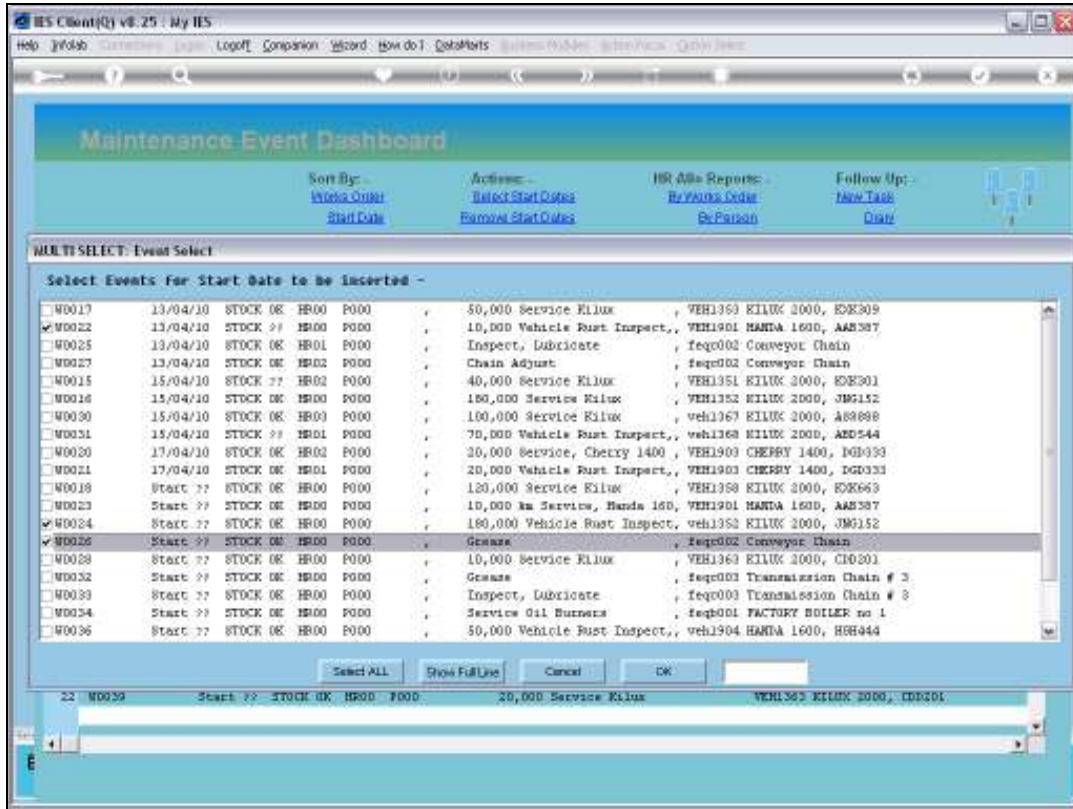

Slide 14  
Slide notes:

Slide 15  
Slide notes:

Slide 16  
Slide notes:

Slide 17  
Slide notes:

Slide 18

Slide notes:

The screenshot shows a software application window titled 'MS Outlook(1) v8.25 - My IE5'. The main content area is a 'Maintenance Event Dashboard'. A 'Date Selection' dialog box is open, showing a calendar for April 2010 with the 14th highlighted. Below the calendar, there are several links: 'Action: Select Start Dates', 'Remove Start Dates', 'Remove All', 'HR All Reports: By Parts Code', 'By Person', and 'Follow Up: New Task', 'Done'. The main dashboard displays a table of maintenance events with columns for 'Maintenance Event' and 'Job'.