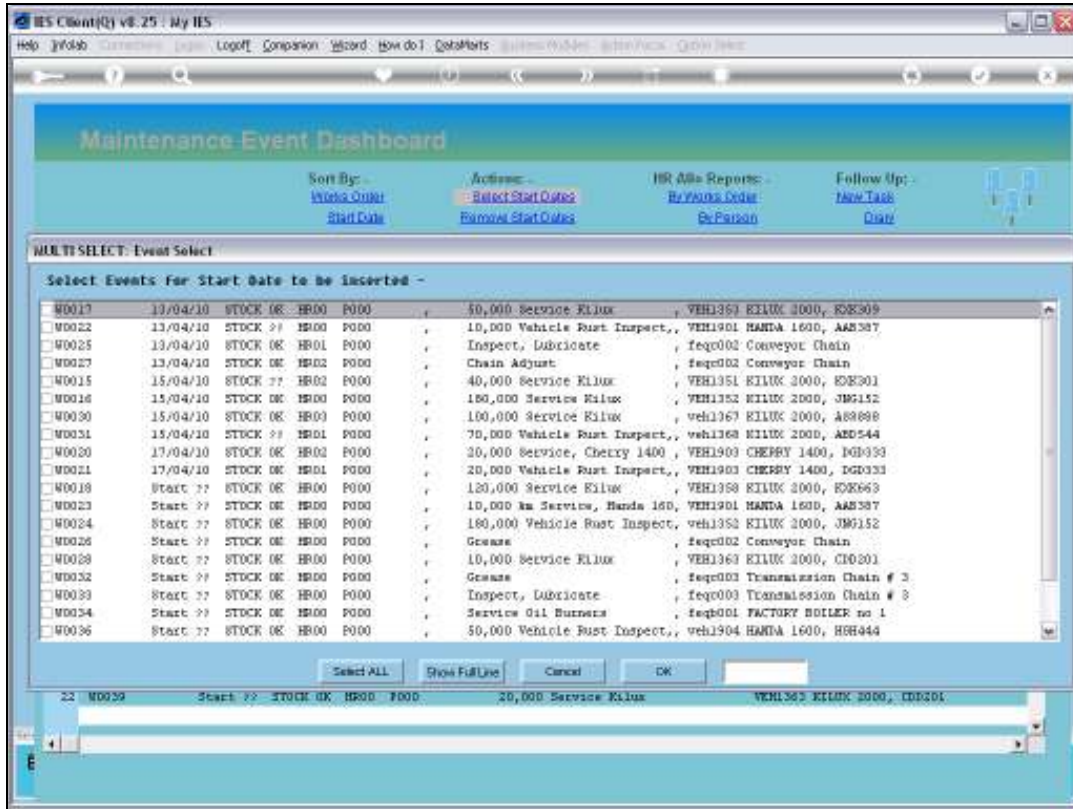

Slide 13

Slide notes: We select the Events for which to assign or change the Start Date, and then we select the Date to assign.