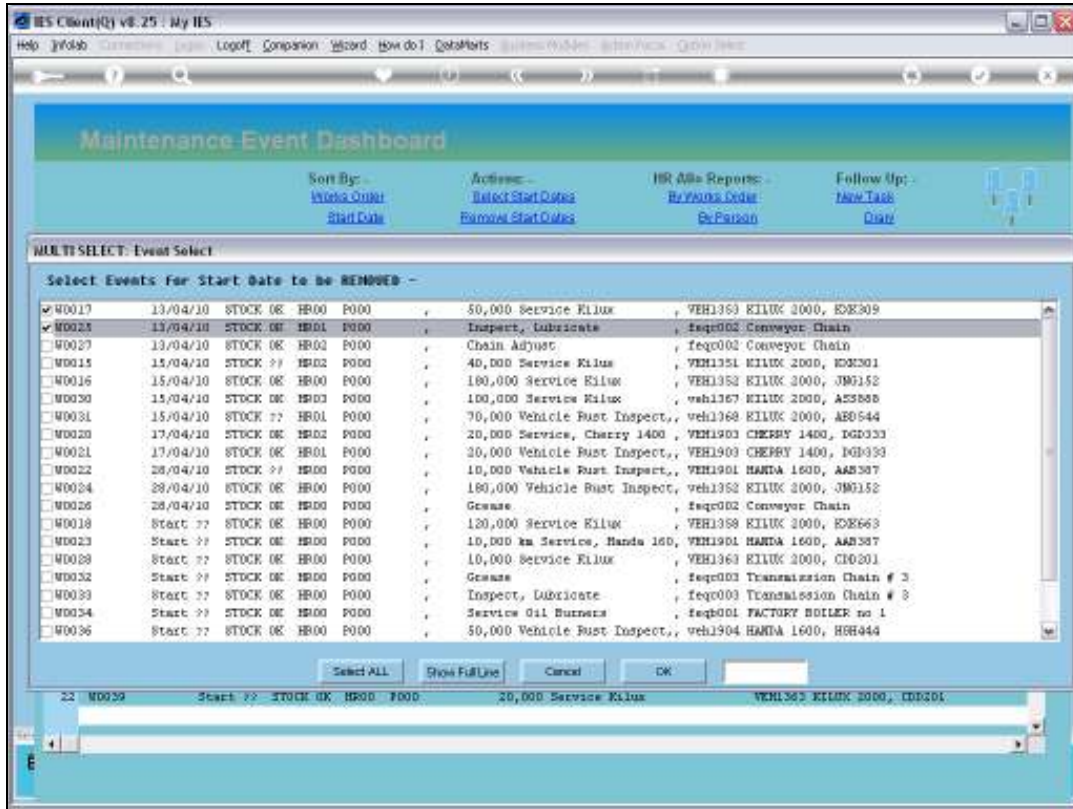

Slide 14  
Slide notes:

Slide 15  
Slide notes:

Slide 16  
Slide notes:

Slide 17  
Slide notes:

Slide 18

Slide notes:

The screenshot shows a software application window titled 'MS Outlook(1) v8.25 - My IE5'. The main content area is a 'Maintenance Event Dashboard'. A 'Date Selection' dialog box is open, showing a calendar for April 2010 with the 14th highlighted. Below the calendar, there are several links: 'Action: Select Start Dates', 'Remove Start Dates', 'Remove All', 'HR All Reports: By Parts Code', 'By Person', and 'Follow Up: New Task', 'Done'. The main dashboard displays a table of maintenance events with columns for 'Maintenance Event' and 'Job'.

Slide 19  
Slide notes:

Slide 20

Slide notes: The Start Date changes immediately on the selected Events, and because the current display is by Date, they drop into order automatically.

Slide 21

Slide notes: We can also remove current Start Dates from any number of Selected Events.

Slide 22  
Slide notes:

Slide 23  
Slide notes:

Slide 24  
Slide notes:

Slide 25  
Slide notes:

Slide 26  
Slide notes:

**Maintenance Event Dashboard**

Sort By: [Work Order](#) | [Start Date](#) | [Remove Start Dates](#) | [Remove HR](#)