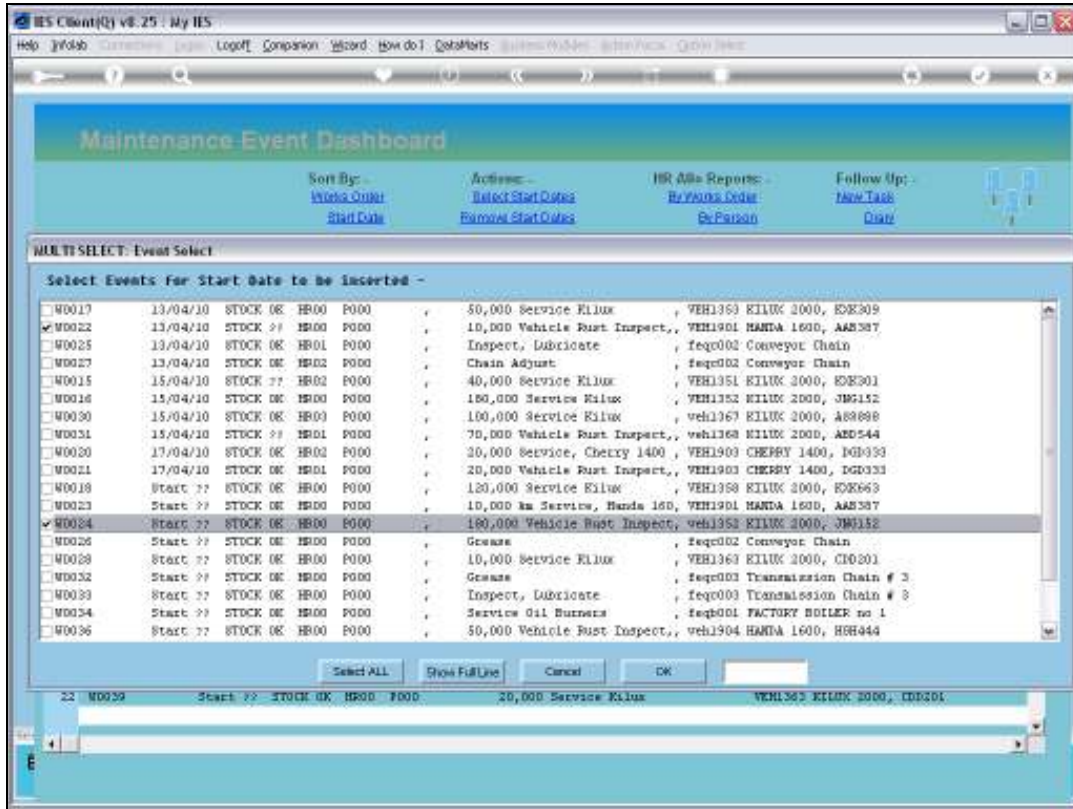

Slide 14  
Slide notes:

Slide 15  
Slide notes:

Slide 16  
Slide notes:

Slide 17  
Slide notes:

Slide 18

Slide notes:

The screenshot shows a software application window titled 'MS Outlook(1) v8.25 - My IE5'. The main content area is a 'Maintenance Event Dashboard'. A 'Date Selection' dialog box is open, showing a calendar for April 2010 with the 14th highlighted. Below the calendar, there are several links: 'Action: Select Start Dates', 'Remove Start Dates', 'Remove All', 'HR All Reports: By Parts Code', 'By Person', and 'Follow Up: New Task', 'Done'. The main dashboard displays a table of maintenance events with columns for 'Maintenance Event' and 'Job'.