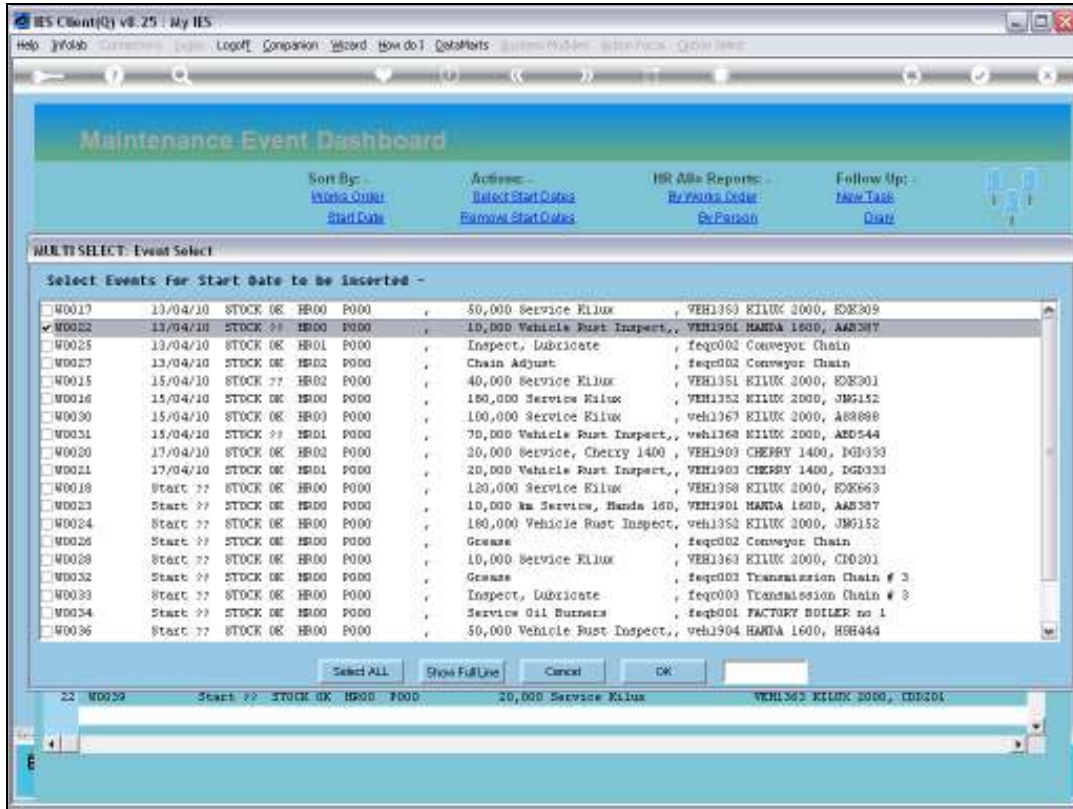

Slide 14  
Slide notes:

Slide 15  
Slide notes:

Slide 16  
Slide notes:

Slide 17  
Slide notes:

Slide 18

Slide notes:

The screenshot shows a software application window titled 'MS Outlook(1) v8.25 - My IE5'. The main content area is a 'Maintenance Event Dashboard'. A 'Date Selection' dialog box is open, showing a calendar for April 2010 with the 14th highlighted. Below the calendar, there are several links: 'Action: Select Start Dates', 'Remove Start Dates', 'Remove All', 'HR All Reports: By Parts Code', 'By Person', and 'Follow Up: New Task', 'Done'. The main dashboard displays a table of maintenance events with columns for 'Maintenance Event' and 'Job'.