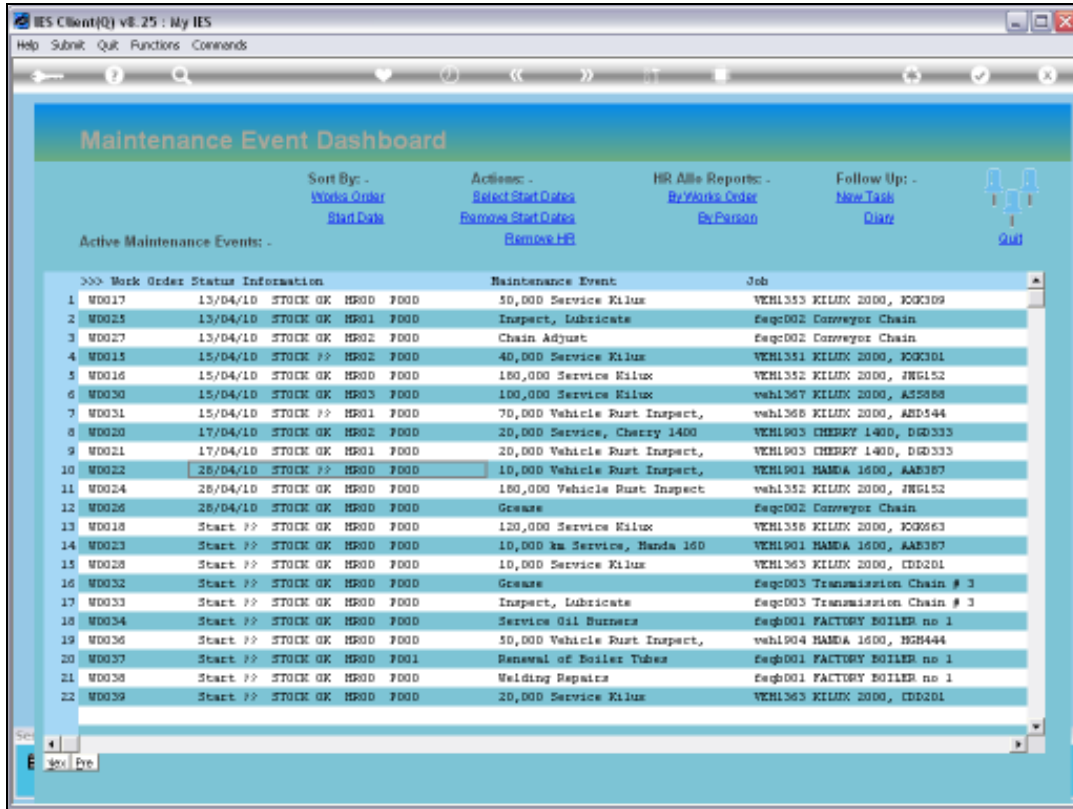

Slide 21

Slide notes: We can also remove current Start Dates from any number of Selected Events.