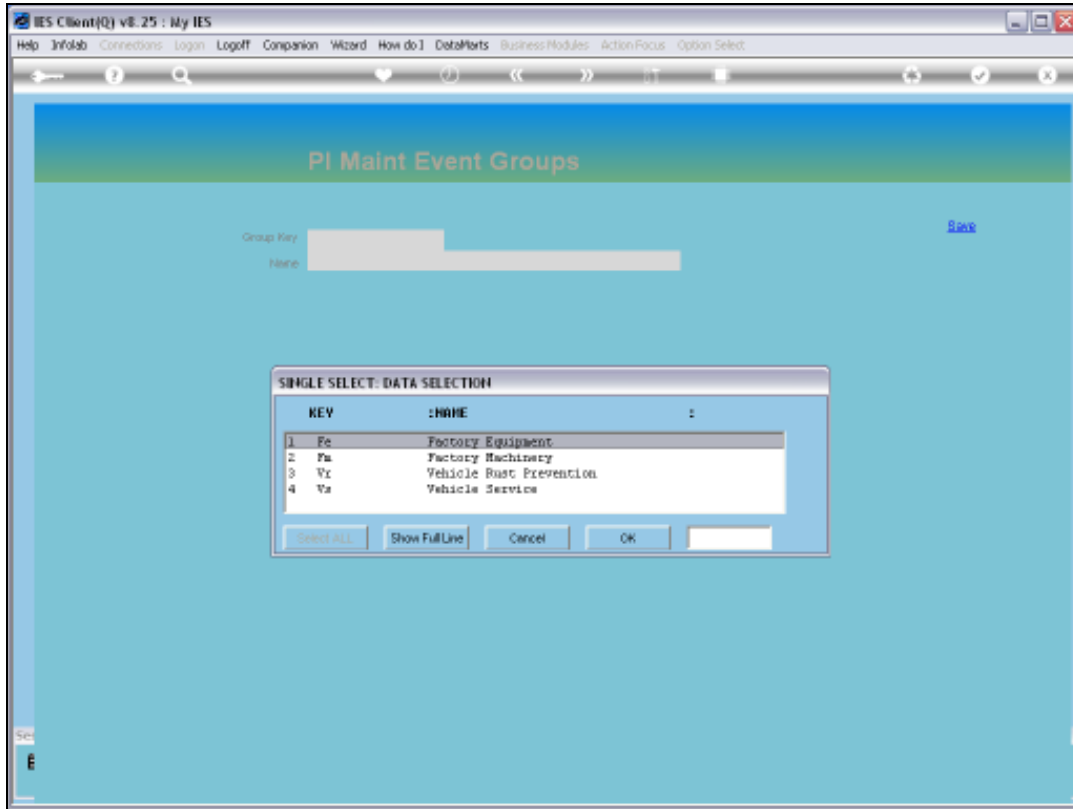

Slide 1

Slide notes: Event Type Groups are useful for organizing the Event Types, which can quickly become quite numerous.

Slide 2

Slide notes:

Slide 3

Slide notes:

Slide 4

Slide notes:

Slide 5

Slide notes:

Slide 6
Slide notes:

Slide 7

Slide notes: To make an Event Type Group, we just give it a unique short code and a name. Each and every Event Type must be a member of one of these Groups.