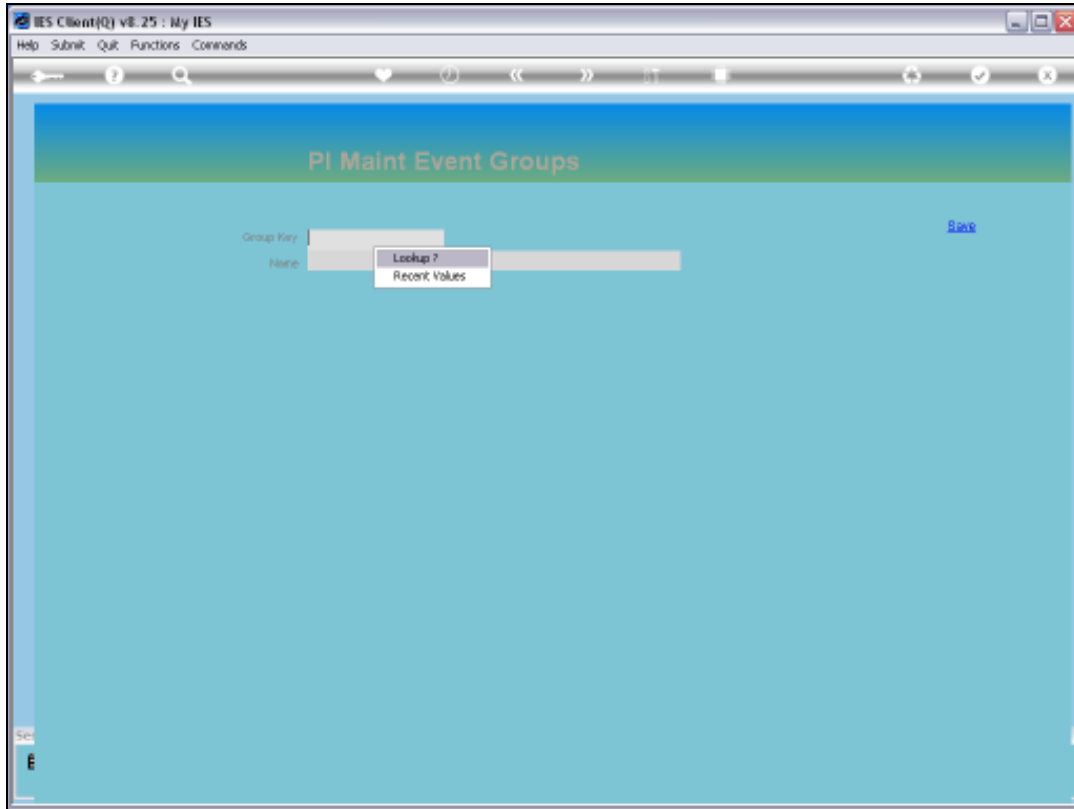

Slide 1

Slide notes: Event Type Groups are useful for organizing the Event Types, which can quickly become quite numerous.

Slide 2

Slide notes:

Slide 3

Slide notes:

Slide 4

Slide notes:

Slide 5

Slide notes:

Slide 6
Slide notes:

Slide 7

Slide notes: To make an Event Type Group, we just give it a unique short code and a name. Each and every Event Type must be a member of one of these Groups.