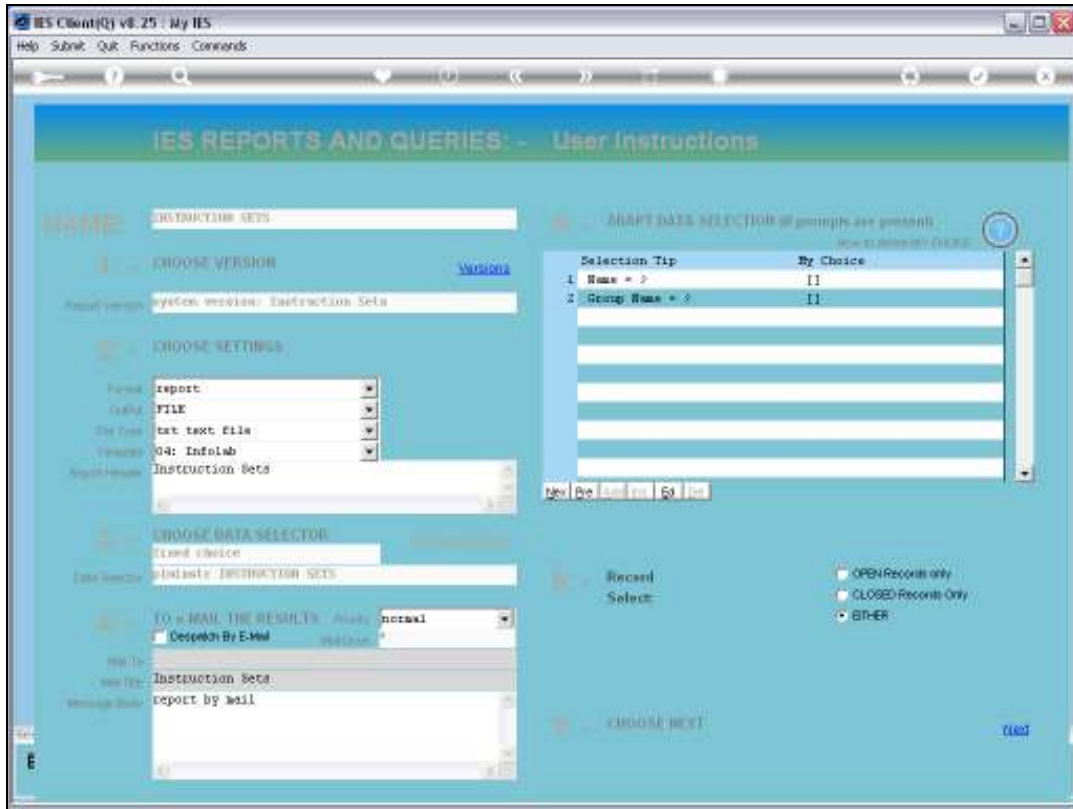

## Slide 1

Slide notes: The report for Procedure Sets is a master listing of Procedures, according to User-stated criteria.

IES Client(v8.25) : My IES

Help Submit Quit Functions Commands

Project: 04: Infolab

Project Name: Instruction Sets

**CHOOSE DATA SELECTOR** [Fixed choice](#)

Fixed choice: INSTANTLY INSTRUCTION SETS

**TO E-MAIL THE RESULTS** [Dispatch By E-Mail](#)  [normal](#)

Mail To: Instruction Sets

Message Body: report by mail

**ADAPT DATA SELECTION @ groups are present**

Selection Tip	By Choice
1 Name = ?	II
2 Group Name = ?	II

Recent Select:

OPEN Records Only

CLOSED Records Only

BTRR

**CHOOSE NEXT** [Next](#)

Slide 2

Slide notes: Procedures may be selected by Description and / or by Group.

Slide 3  
 Slide notes:

```
Q1543863762A.TXT - Notepad
File Edit Format View Help
Infolab (Pty) Ltd
17:42:42 07 APR 2010 page 1